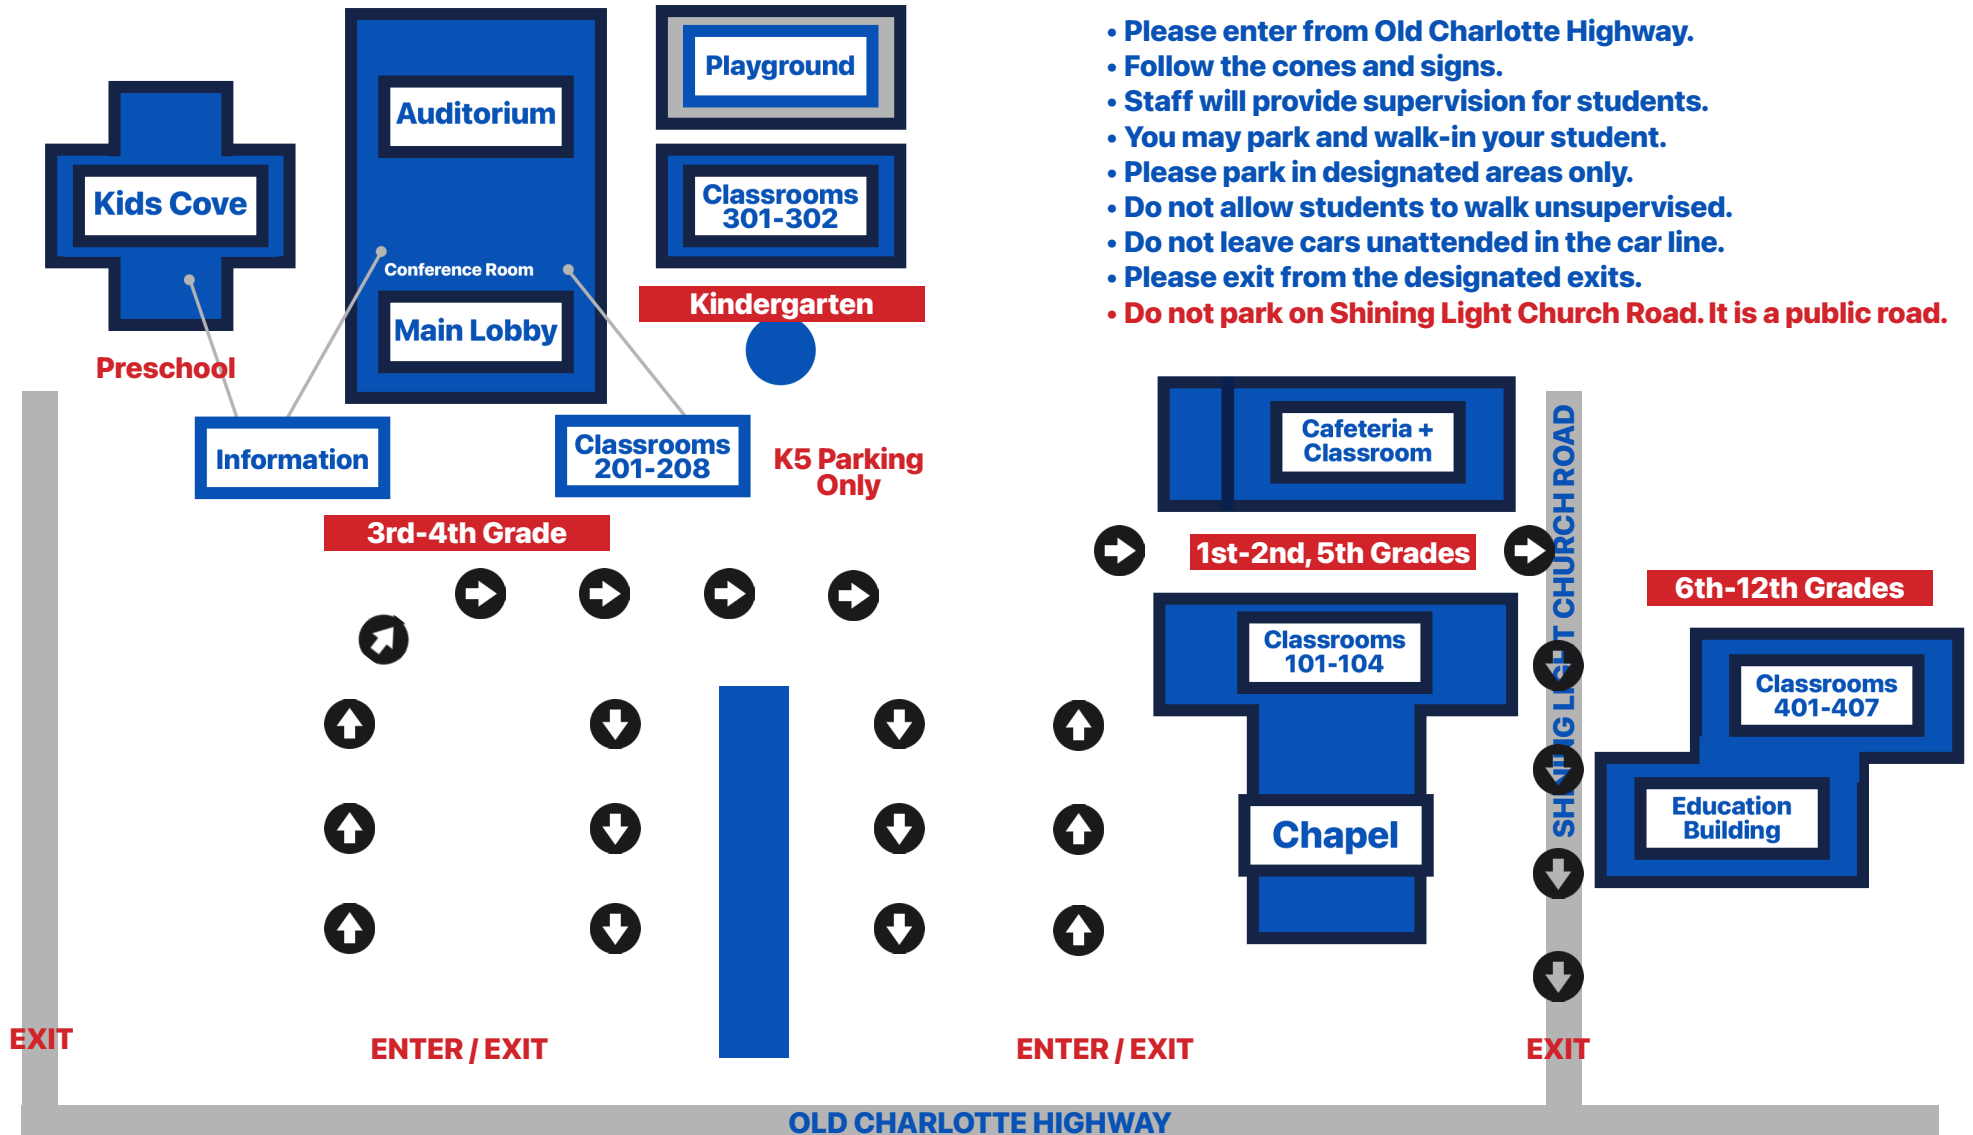

Morning Dropoff

2541 Old Charlotte Highway
Monroe, NC 28110
shininglightsharks.com

School Information

School Hours: 8:00 AM-3:00 PM

Dropoff: 7:30 AM-8:00 AM

(do not drop-off students unsupervised earlier than 7:30 AM)

Traffic Information

- Please enter from Old Charlotte Highway.
- Follow the cones and signs.
- Staff will provide supervision for students.
- You may park and walk-in your student.
- Please park in designated areas only.
- Do not allow students to walk unsupervised.
- Do not leave cars unattended in the car line.
- Please exit from the designated exits.
- Do not park on Shining Light Church Road. It is a public road.

Afternoon Dismissal

School Information

School Hours: 8:00 AM-3:00 PM

Dismissal: 3:00 PM-3:15 PM

After School Care: 3:15 PM-5:30 PM

Traffic Information

- Please enter from Old Charlotte Highway.
- Follow the cones and signs.
- Staff will provide supervision for students.
- Please have your car line name/number visible.
- You may park and come get your student.
- Please park in designated areas only.
- Do not allow students to walk unsupervised.
- Do not leave cars unattended in the car line.
- Please exit from the designated exits.
- Do not park on Shining Light Church Road. It is a public road.